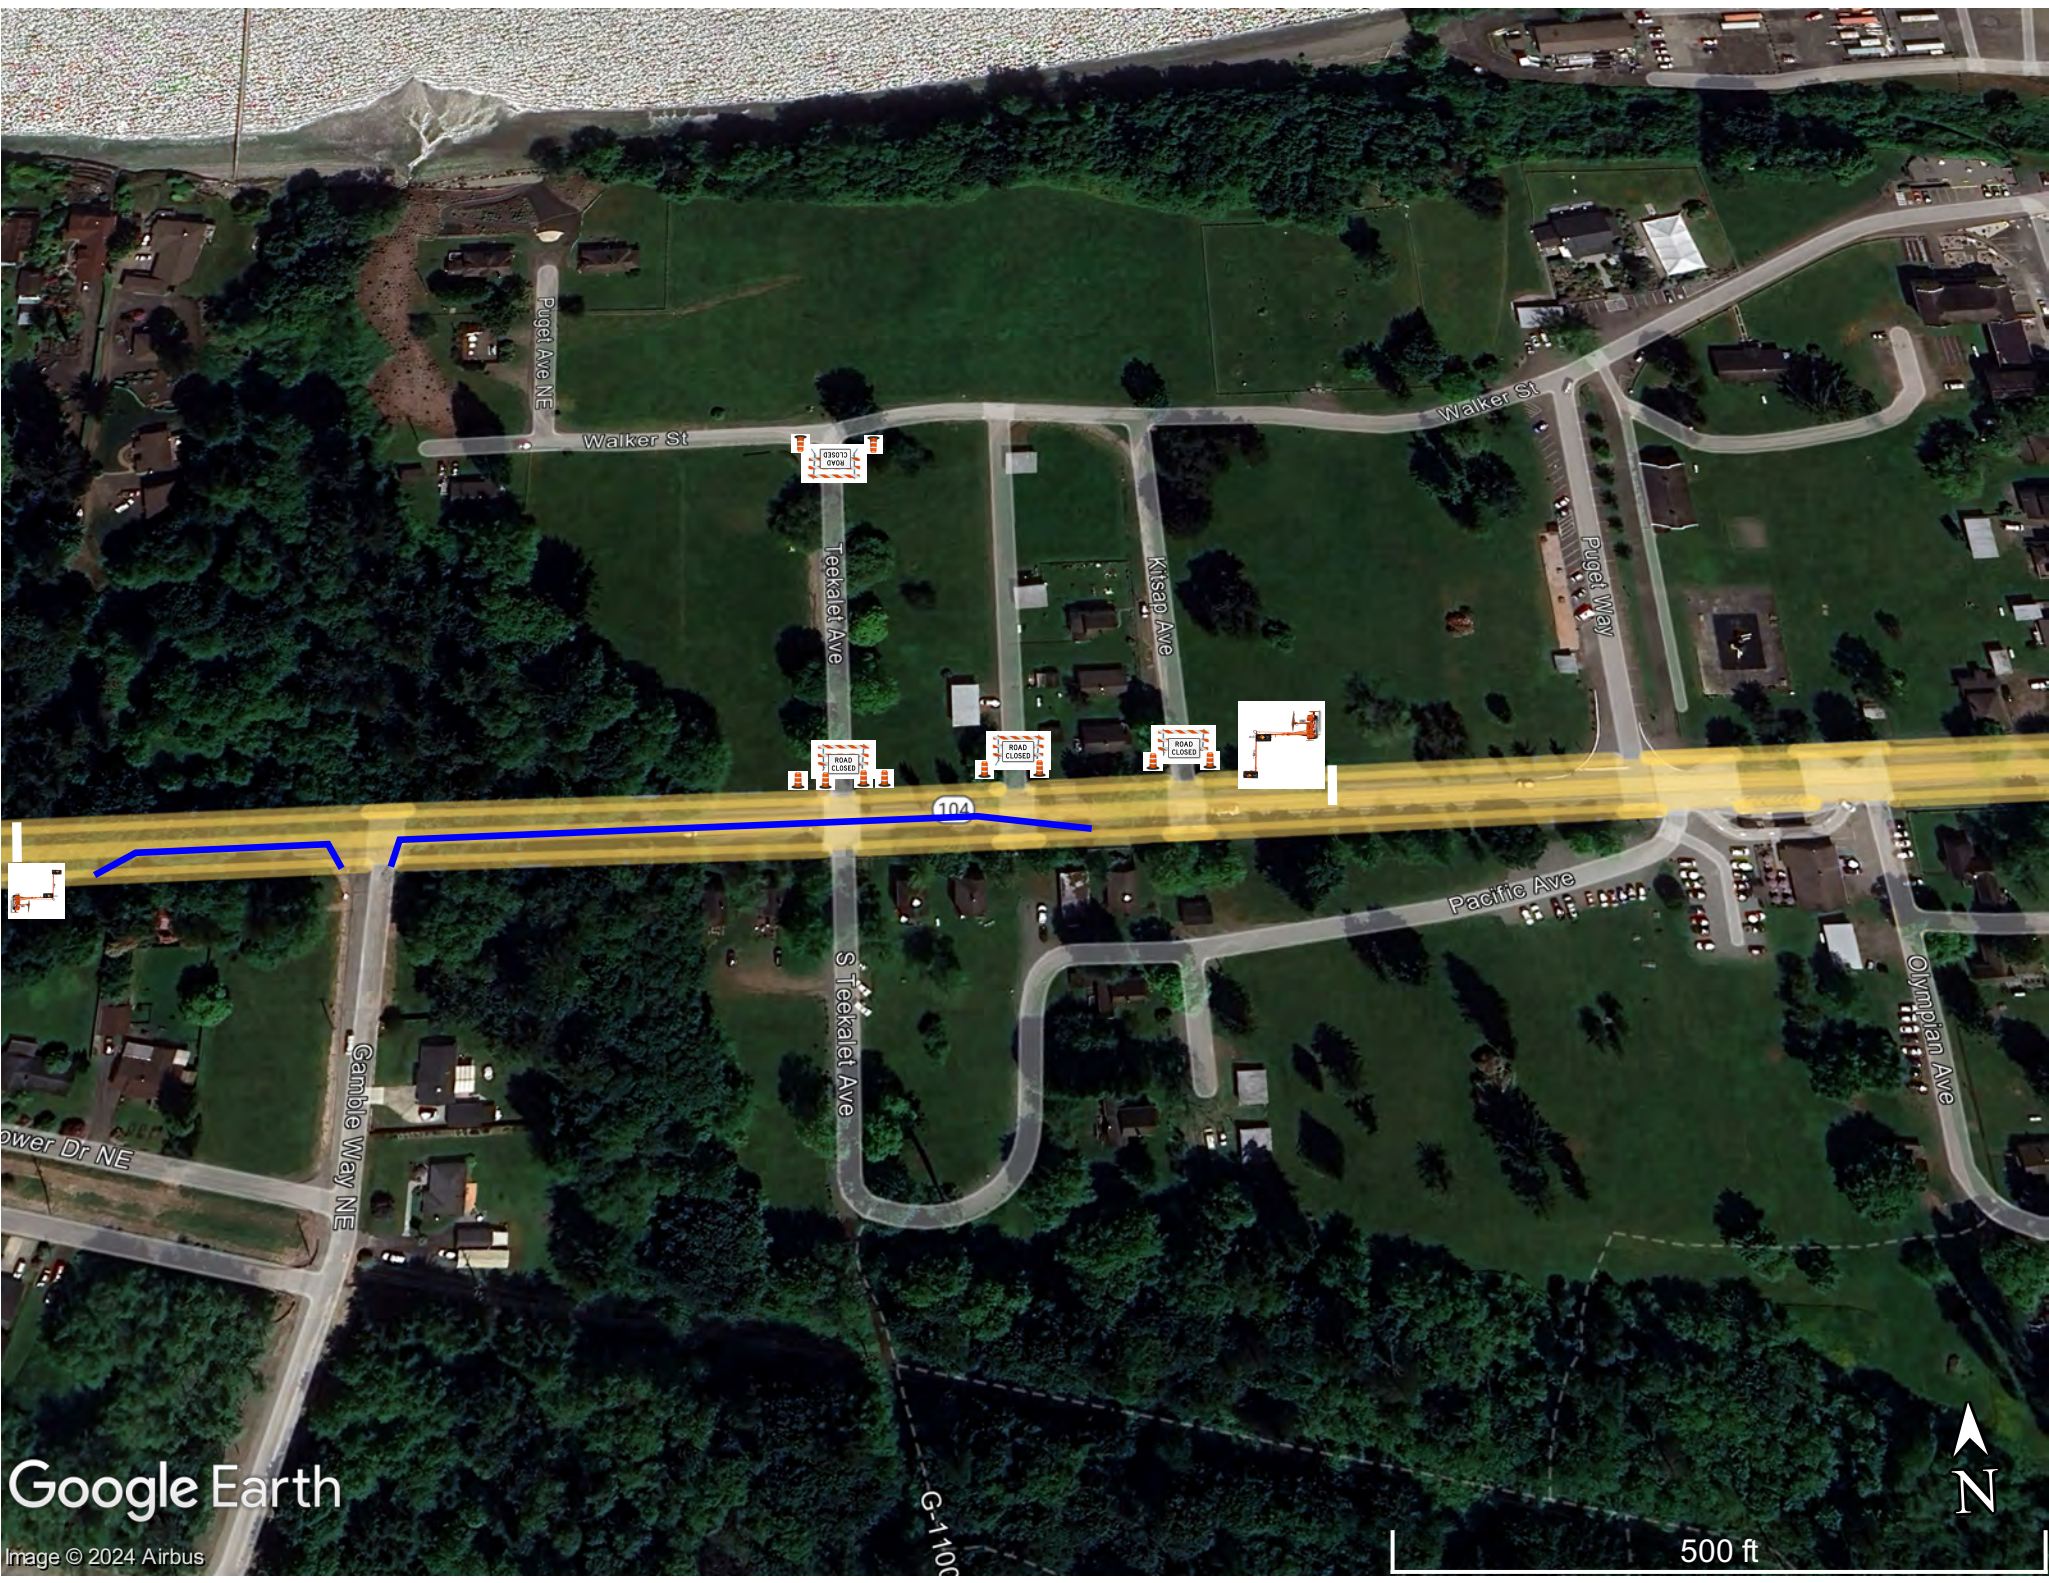

August 23, 2024

Subject: Upcoming Nightly Road Closure State Route 104-Port Gamble

To Whom It May Concern:

We would like to inform you of the upcoming closure schedule for SR104 in Port Gamble. The roadway will be closed from 6 PM to 6 AM, Sunday night through Thursday night. The dates of the road closure are September 15th through October 11th, 2024. No work is planned for Friday and Saturday nights during this time. During the day, SR104 will be open with single-lane alternating traffic controlled by temporary traffic signals.

This closure is necessary to complete essential infrastructure improvements. We are making every effort to minimize the impact on traffic in the area and hope that the advance notice will help you make alternative plans to navigate around this area during the closure periods.

Google Earth

Image © 2024 Airbus

500 ft

Port Gamble SR104 Night Closure General Traffic Control Plan

04